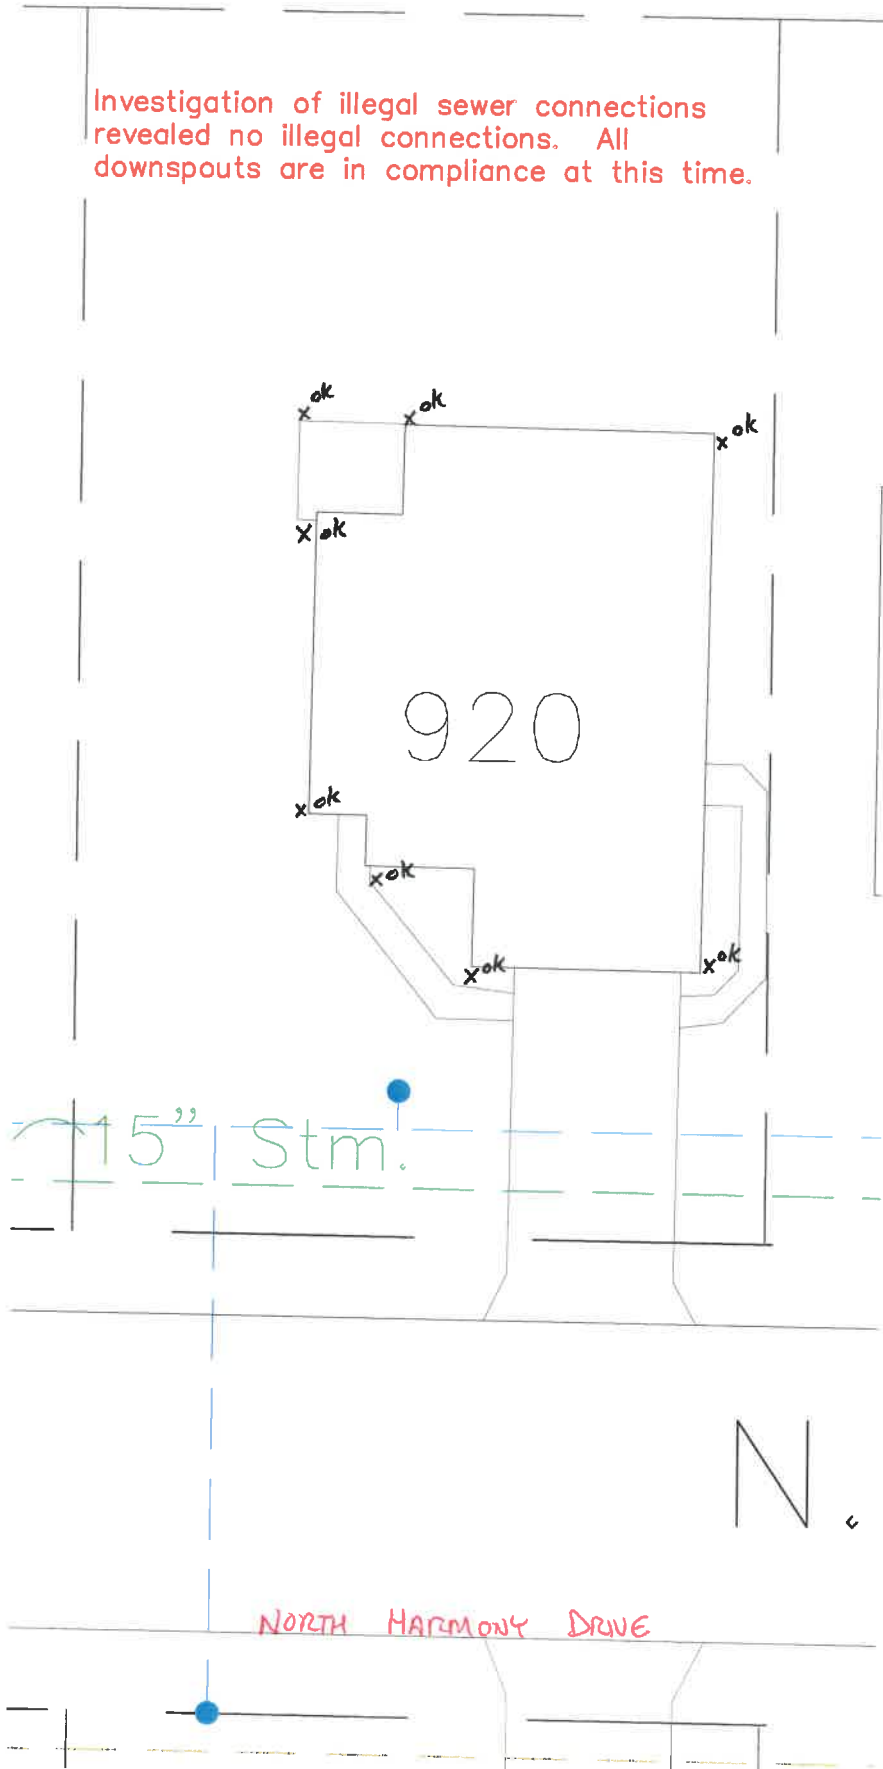

920 NORTH HARMONY DRIVE

2015

Investigation of illegal sewer connections revealed no illegal connections. All downspouts are in compliance at this time.

SCANNED